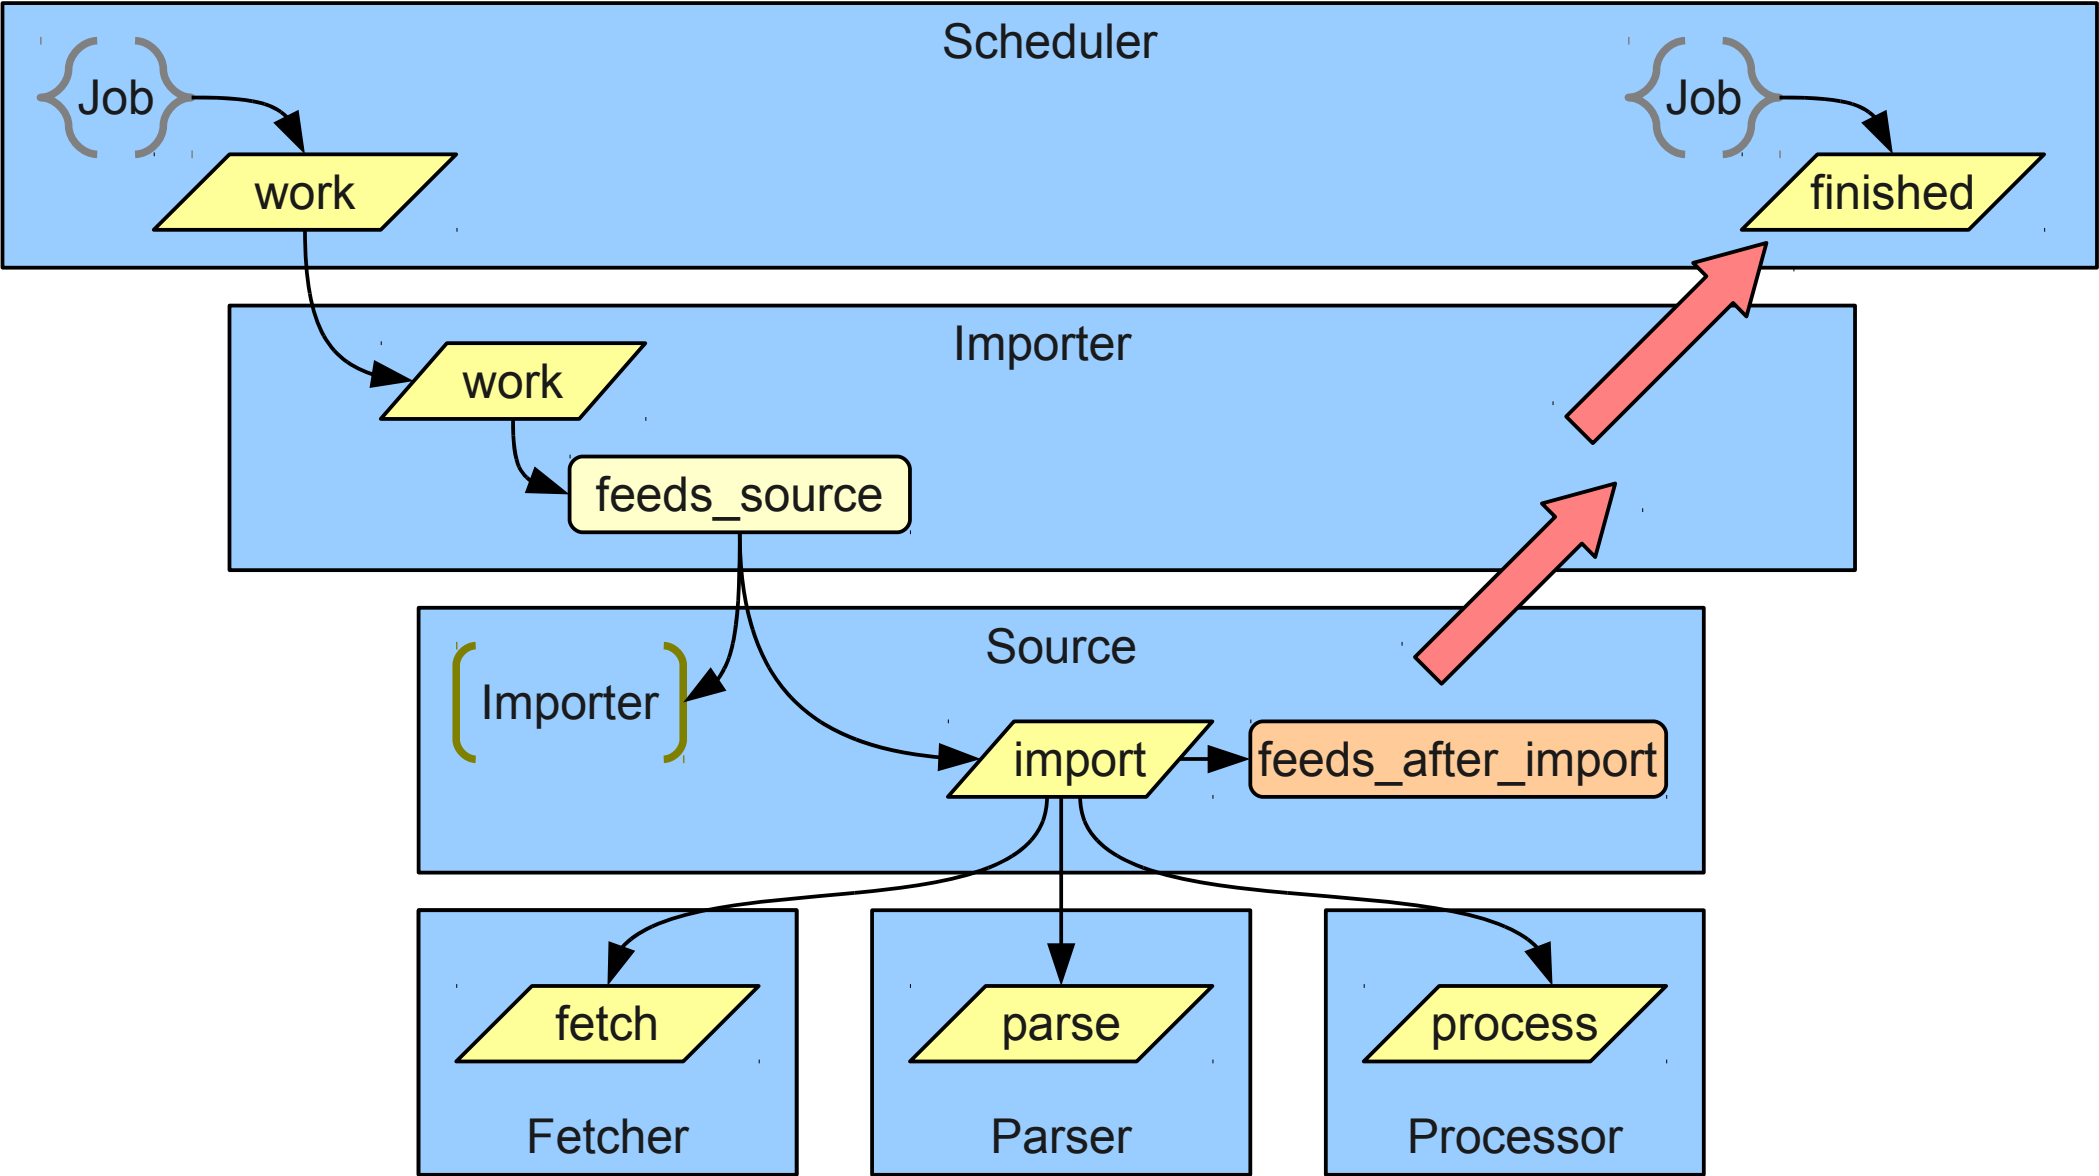

Feeds module: scheduled cron run

Example
(RSS to node)

Get RSS XML

Extract data

Create/update nodes